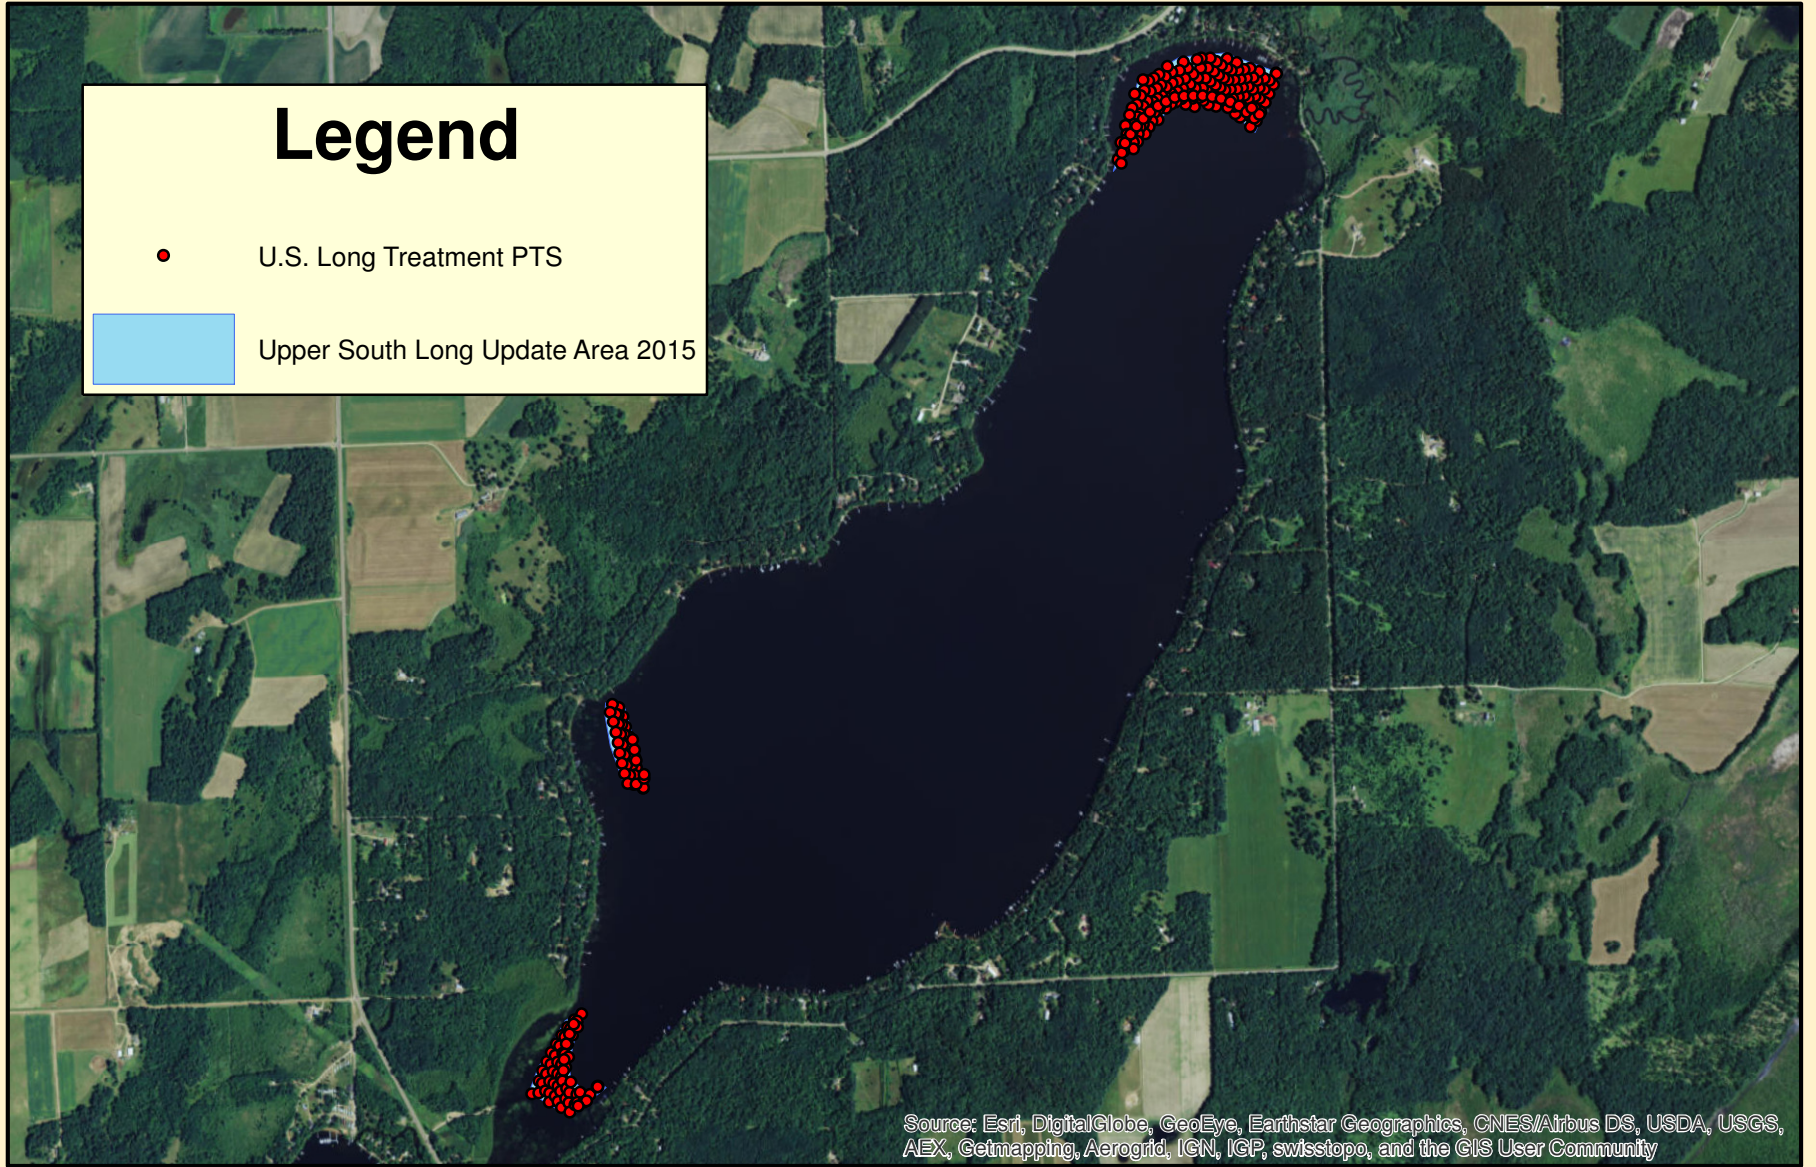

Legend

U.S. Long Treatment PTS

Upper South Long Update Area 2015

Source: Esri, DigitalGlobe, GeoEye, Earthstar Geographics, CNES/Airbus DS, USDA, USGS, AEX, Getmapping, Aerogrid, IGN, IGP, swisstopo, and the GIS User Community

2015 CLPD Treatment

Upper South Long Lake, Crow Wing Cty

Treat Date: 4/30/2015 Acres: 30.159